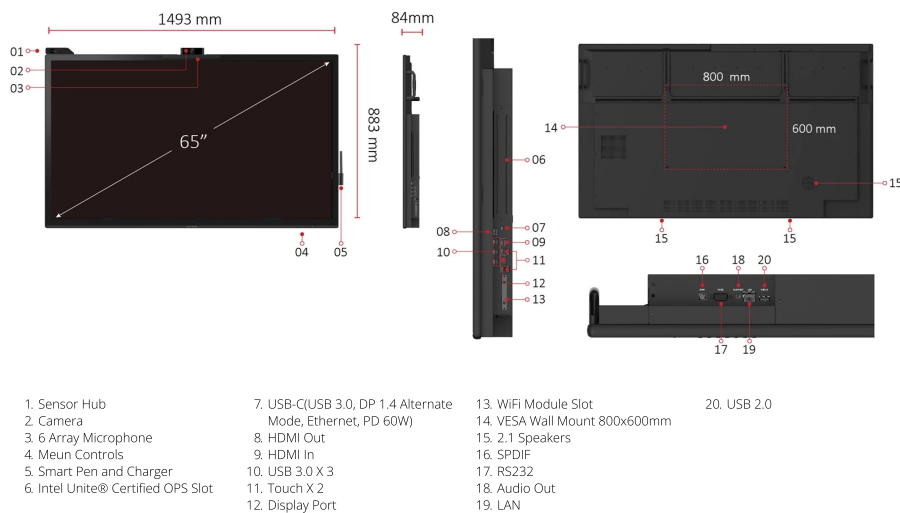

DISPLAY

Panel Size:	65"
Type/Tech:	TFT LCD Module with DLED Backlight.
Display Area (mm):	1428.48(H) x 803.52(V) mm (64.5" diagonal)
Aspect Ratio:	16:9
Native Resolution:	UHD 3840x2160(Pixels)
Colours:	1.07B colours (10bit)
Brightness:	350 nits (typ.)
Contrast Ratio:	1200:1 Typ.
Response Time:	8ms
Viewing Angles:	H = 178, V = 178 typ.
Backlight Life:	30,000 Hours (Min)
Surface Treatment:	Hardness: 7H (9H pencil), Anti-flare coating
Bezel:	Slim
Orientation:	Landscape

PLATFORM

Processor:	Dual core A73+Dual core A53
RAM:	4GB DDR4
Storage:	32GB

TOUCH

Type/ Tech:	PCAP
Touch Resolution:	32767 x 32767
Touch Point:	20 points touch, 10 points writing

INPUT

HDMI:	2.0 x1 (3840x2160 @60Hz)
DisplayPort:	X1 1.4
RS232:	x1
OPS:	Proprietary PC slot x 1

DIMENSIONS (W X H X D)

Physical (inch / mm):	1493X883X84(mm) 58.77x34.76x3.3(inch)
Packaging (inch / mm):	1669X1010X223(mm) 65.7X39.7X8.7(inch)

WEIGHT

Net (lb / kg):	94.79 lb/43Kg
Gross (lb / kg):	110.23 /51Kg