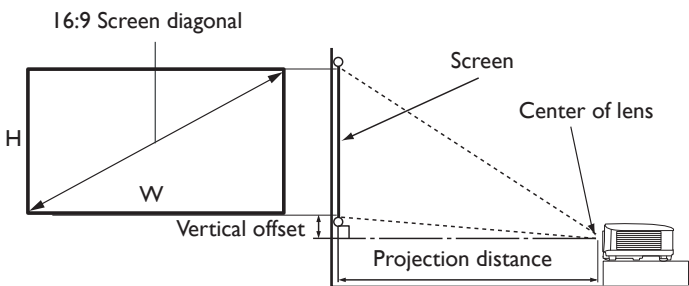

BenQ Europe B.V.

Meerenakkerweg 1-17
5652 AR Eindhoven
The Netherlands
Tel: +31 88 8889200
Fax: +31 88 8889299

BenQ.eu

© 2018 BenQ Corp. Specification may vary by region, please visit your local stores for details.
Actual product's features and specifications are subject to change without notice.
This material may include corporate names and trademarks of third parties which are the properties of the third parties respectively.

BenQ