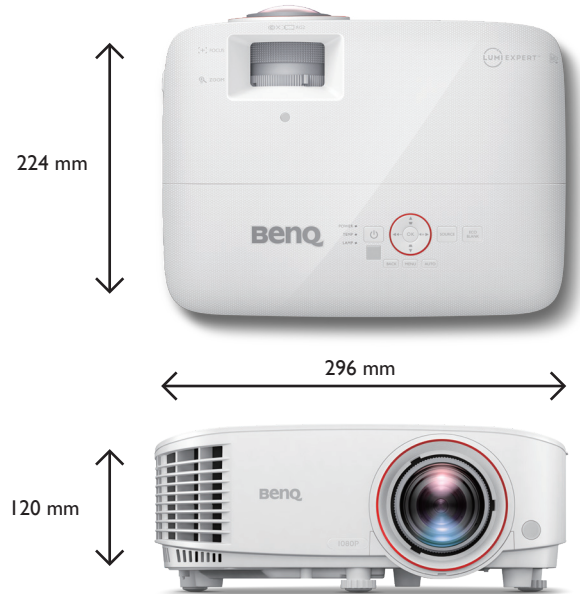

Dimensions