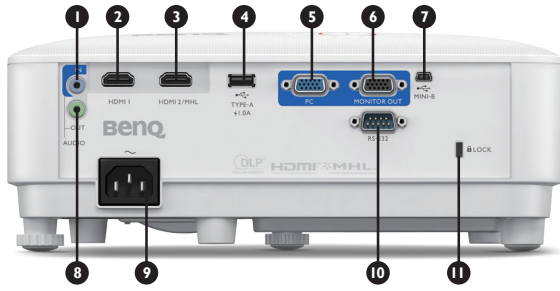

Input and Output Terminals

- 1 Audio input jack
- 2 HDMI 1 input port
- 3 HDMI 2/MHL input port
- 4 USB Type A port
- 5 RGB (PC) signal input jack
- 6 RGB (PC) signal output jack
- 7 USB Mini-B port
- 8 Audio output jack
- 9 AC Power jack
- 10 RS-232 control port
- 11 Kensington anti-theft lock slot