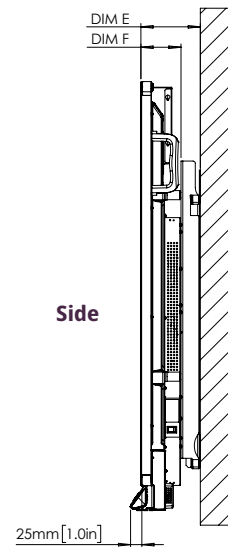

ActivPanel 9

TECHNICAL DRAWINGS

65"

Front

DIM	DIMENSION (mm)
A	1640mm [64.6in]
B	1429mm [56.3in]
C	805mm [31.7in]
D	93mm [3.7in]

Back

DIM ID	DIMENSION
E	131mm [5.2in]
F	88mm [3.5in]
G	946mm [37.2in]
H	1509mm [59.4in]
I	600mm [23.6in]
J	400mm [15.75in]
K	295.3mm [11.6in]
L	250.4mm [9.9in]

Side

ActivPanel 9

TECHNICAL DRAWINGS

75"

Front

DIM	DIMENSION (mm)
A	1897mm [74.7in]
B	1652mm [65.0in]
C	930mm [36.6in]
D	93mm [3.6in]

Back

DIM ID	DIMENSION
E	130mm [5.1in]
F	88mm [3.5in]
G	1070mm [42.1in]
H	1730mm [68.1in]
I	800mm [31.5in]
J	400mm [15.75in]
K	357.6mm [14.1in]
L	312.6mm [12.31in]

Side

ActivPanel 9

TECHNICAL DRAWINGS

86"

Front

DIM	DIMENSION (mm)
A	2177mm [85.7in]
B	1897mm [74.7in]
C	1068mm [42.0in]
D	93mm [3.6in]

Back

Side

DIM ID	DIMENSION
E	132mm [5.2in]
F	88mm [3.5in]
G	1208mm [47.6in]
H	1975mm [77.8in]
I	800mm [31.5in]
J	600mm [23.6in]
K	326.6mm [12.9in]
L	281.6mm [11.09in]