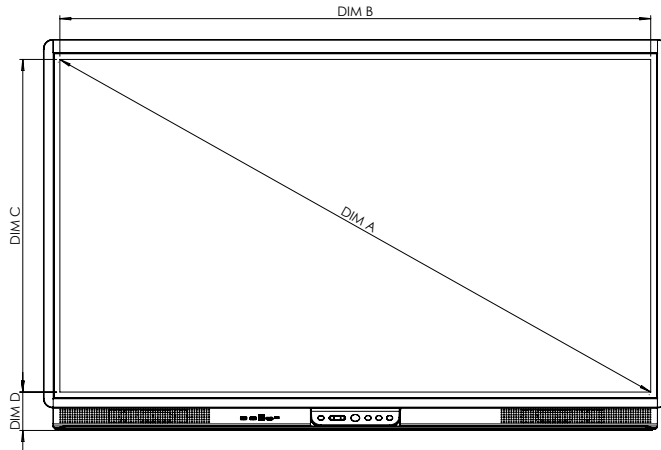

COMPLIANCE & CERTIFICATION

Regulatory Certifications	CE, FCC, IC, UL, CUL, CB, RCM
Energy Star Certified	65" 4K: Yes 75" 4K: Yes 86" 4K: No

PHYSICAL SPECIFICATIONS

Panel Dimensions	65": 1509 x 946 x 113 mm (59.4 x 37.2 x 4.4 in) 75": 1730 x 1070 x 113 mm (68.1 x 42.1 x 4.4 in) 86": 1975 x 1208 x 113 mm (77.8 x 47.6 x 4.4 in)
Packed Dimensions	65": 1660 x 1045 x 220 mm (65.4 x 41.1 x 8.7 in) 75": 1900 x 1160 x 225 mm (74.8 x 45.7 x 8.9 in) 86": 2160 x 1310 x 225 mm (85 x 51.6 x 8.9 in)
Panel Net Weight	65": 43.2 kg (95.3 lb) 75": 55.3 kg (121.9 lb) 86": 69.6 kg (153.4 lb)
Packed Weight	65": 58.6 kg (129.2 lb) 75": 73 kg (160.9 lb) 86": 91.6 kg (201.9 lb)
Wall Mount Dimensions	1010 x 720 x 52 mm (39.8 x 28.3 x 2.0 in)
VESA Mount Point	65": 600 x 400 mm (23.6 x 15.7 in) 75": 800 x 400 mm (31.5 x 15.7 in) 86": 800 x 600 mm (31.5 x 23.6 in)

ActivPanel 9

TECHNICAL DRAWINGS

65"

Front

DIM	DIMENSION (mm)
A	1640mm [64.6in]
B	1429mm [56.3in]
C	805mm [31.7in]
D	93mm [3.7in]

Back

DIM ID	DIMENSION
E	131mm [5.2in]
F	88mm [3.5in]
G	946mm [37.2in]
H	1509mm [59.4in]
I	600mm [23.6in]
J	400mm [15.75in]
K	295.3mm [11.6in]
L	250.4mm [9.9in]

Side

ActivPanel 9

TECHNICAL DRAWINGS

75"

Front

DIM	DIMENSION (mm)
A	1897mm [74.7in]
B	1652mm [65.0in]
C	930mm [36.6in]
D	93mm [3.6in]

Back

DIM ID	DIMENSION
E	130mm [5.1in]
F	88mm [3.5in]
G	1070mm [42.1in]
H	1730mm [68.1in]
I	800mm [31.5in]
J	400mm [15.75in]
K	357.6mm [14.1in]
L	312.6mm [12.31in]

DIM ID	DIMENSION
E	132mm [5.2in]
F	88mm [3.5in]
G	1208mm [47.6in]
H	1975mm [77.8in]
I	800mm [31.5in]
J	600mm [23.6in]
K	326.6mm [12.9in]
L	281.6mm [11.09in]