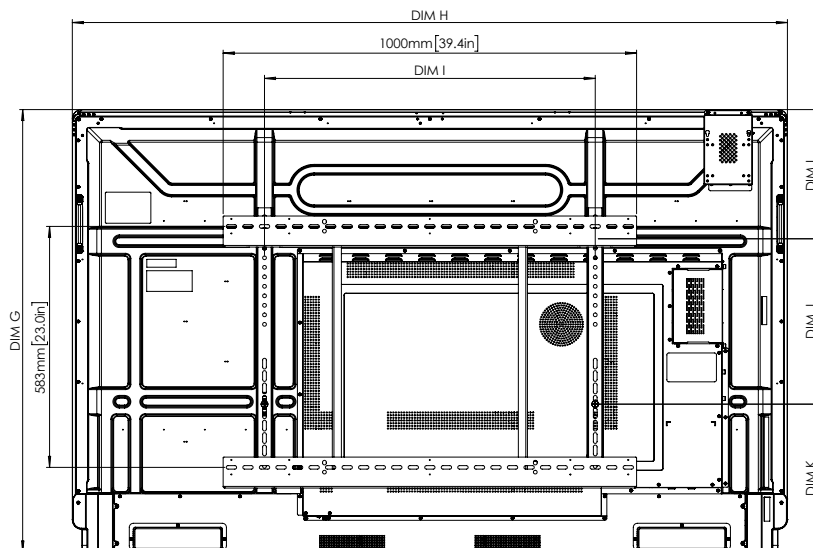

ActivPanel 9

TECHNICAL DRAWINGS

65"

Front

DIM	DIMENSION (mm)
A	1640mm [64.6in]
B	1429mm [56.3in]
C	805mm [31.7in]
D	93mm [3.7in]

Back

DIM ID	DIMENSION
E	131mm [5.2in]
F	88mm [3.5in]
G	946mm [37.2in]
H	1509mm [59.4in]
I	600mm [23.6in]
J	400mm [15.75in]
K	295.3mm [11.6in]
L	250.4mm [9.9in]

Side

ActivPanel 9

TECHNICAL DRAWINGS

75"

Front

DIM	DIMENSION (mm)
A	1897mm [74.7in]
B	1652mm [65.0in]
C	930mm [36.6in]
D	93mm [3.6in]

Back

DIM ID	DIMENSION
E	130mm [5.1in]
F	88mm [3.5in]
G	1070mm [42.1in]
H	1730mm [68.1in]
I	800mm [31.5in]
J	400mm [15.75in]
K	357.6mm [14.1in]
L	312.6mm [12.31in]

Side

ActivPanel 9

TECHNICAL DRAWINGS

86"

Front

DIM	DIMENSION (mm)
A	2177mm [85.7in]
B	1897mm [74.7in]
C	1068mm [42.0in]
D	93mm [3.6in]

Back

Side

DIM ID	DIMENSION
E	132mm [5.2in]
F	88mm [3.5in]
G	1208mm [47.6in]
H	1975mm [77.8in]
I	800mm [31.5in]
J	600mm [23.6in]
K	326.6mm [12.9in]
L	281.6mm [11.09in]