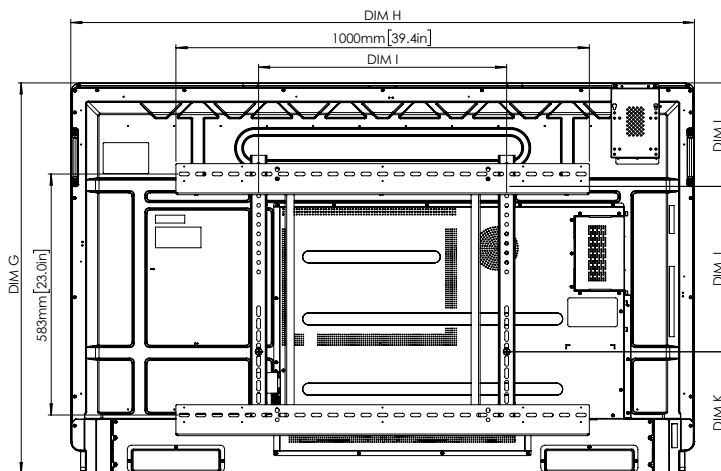

ActivPanel 9

TECHNICAL DRAWINGS

65"

Front

DIM	DIMENSION (mm)
A	1640mm [64.6in]
B	1429mm [56.3in]
C	805mm [31.7in]
D	93mm [3.7in]

Back

DIM ID	DIMENSION
E	131mm [5.2in]
F	88mm [3.5in]
G	946mm [37.2in]
H	1509mm [59.4in]
I	600mm [23.6in]
J	400mm [15.75in]
K	295.3mm [11.6in]
L	250.4mm [9.9in]

Side

ActivPanel 9

TECHNICAL DRAWINGS

75"

Front

DIM	DIMENSION (mm)
A	1897mm [74.7in]
B	1652mm [65.0in]
C	930mm [36.6in]
D	93mm [3.6in]

Back

DIM ID	DIMENSION
E	130mm [5.1in]
F	88mm [3.5in]
G	1070mm [42.1in]
H	1730mm [68.1in]
I	800mm [31.5in]
J	400mm [15.75in]
K	357.6mm [14.1in]
L	312.6mm [12.31in]

Side

ActivPanel 9

TECHNICAL DRAWINGS

86"

Front

DIM	DIMENSION (mm)
A	2177mm [85.7in]
B	1897mm [74.7in]
C	1068mm [42.0in]
D	93mm [3.6in]

Back

Side

DIM ID	DIMENSION
E	132mm [5.2in]
F	88mm [3.5in]
G	1208mm [47.6in]
H	1975mm [77.8in]
I	800mm [31.5in]
J	600mm [23.6in]
K	326.6mm [12.9in]
L	281.6mm [11.09in]