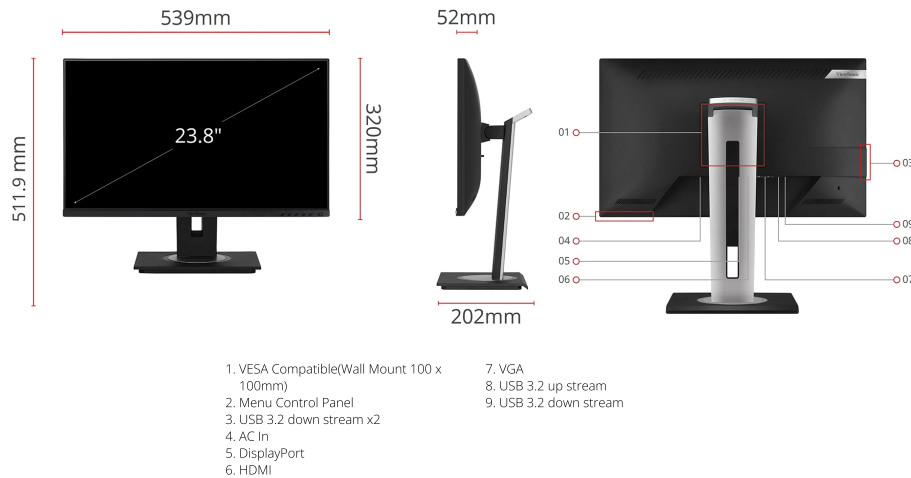

### Key Features

- Advanced ergonomics with a 40° tilt, 130mm height adjustment, ±60°swivel, and ±90°pivot
- Flexible connectivity with DisplayPort, HDMI, VGA, and USB 3.2
- TCO & Energy Star certificated
- Versatile stand design for mounting a mini-PC or cloud client

### Product Description

ViewSonic VG2448a-2 is a 24" Full HD monitor with productivity-enhancing features including IPS technology and an advanced ergonomic design for the modern-day office. Utilising SuperClear® IPS panel technology and 1080P resolution, VG2448a-2 delivers a crisp, clear image from any viewing angle. An advanced ergonomic design offers the widest range of customisable adjustments currently available to provide maximum comfort, including pivot, swivel, height adjustment, and an impressive 40° tilt, which enables you to use the monitor while standing and to have strategic group discussions around the screen. VG2448a-2 uses environmentally friendly packaging and offers a quick and easy out-of-the-box set-up via the quick release stand. The cloud client mounts on the back of the monitor stand coupled with cable management design features make VG2448a-2 perfect for deployment in cloud-based environments. Versatile connectivity options include HDMI, DisplayPort, VGA, and USB 3.2 inputs.

**DIMENSIONS (METRIC) (WXHXD)**

Packaging (mm):	595 x 396 x 210
Physical (mm):	539 x 406.19~511.9 x 202
Physical Without Stand (mm):	539 x 320 x 52

**GENERAL**

Regulations:	cTUVus, FCC-B, ICES003, Energy Star, EPEAT, CEC, NOM, Mexico Energy, CE, CE EMC, CB, RoHS, ErP, REACH, WEEE, TCO 9.0, EAC, UkrSEPRO, UKCA
PACKAGE CONTENTS:	VG2448A-2 x1, 3-pin Plug (IEC C13 / CEE22) x1, DisplayPort Cable (v1.2; Male-Male) x1, USB A/B Cable (v3.2; Male-Male) x1, Quick Start Guide x1
Recycle/Disposal:	Please dispose of in accordance with local, state or federal laws.
Warranty:	*Warranty offered may differ from market to market
Power Management:	Energy Star standards