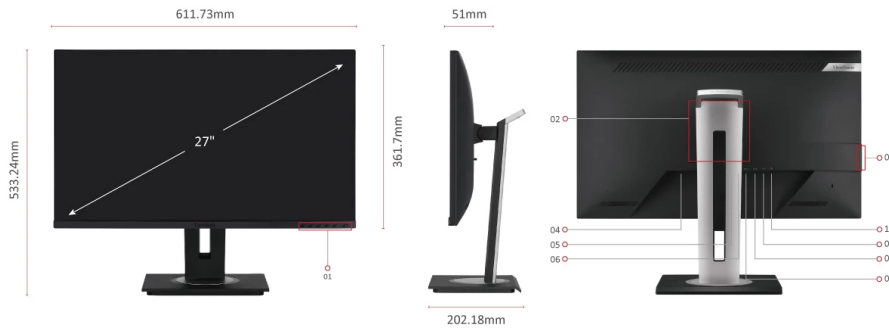

The ViewSonic VG56 docking monitor series will keep the workstation tidy and productive with USB Type-C and Ethernet connectivity that turn your monitor into a hub for charging, data, network, and devices. With a 27" display and 2560 X 1440 resolution that delivers larger and clearer images, the VG2756 QHD monitor expands your productivity. This monitor's DisplayPort output also makes it convenient to daisy chain monitors, reducing clutter on your desk and simplifying cable management. A range of ergonomic features such as 40-degree tilt, swivel, bi-directional pivot and height adjustment, along with eye-care technology let you stay comfortable at work all day. In addition, the supported vDisplay Manager software for multi-tasking provides efficient on-screen display control. The monitor and quick release stand ship in an eco-friendly, biodegradable package, thus minimizing total cost of ownership.

Visit Us www.viewsonic.com

DISPLAY

| | |
|------------------------------|---|
| Display Size (in.): | 27 |
| Viewable Area (in.): | 27 |
| Panel Type: | IPS Technology |
| Resolution: | 2560 x 1440 |
| Resolution Type: | QHD (Quad HD) |
| Static Contrast Ratio: | 1,000:1 (typ) |
| Dynamic Contrast Ratio: | 80M:1 |
| Light Source: | LED |
| Brightness: | 350 cd/m ² (typ) |
| Colours: | 16.7M |
| Colour Space Support: | 8 bit true |
| Aspect Ratio: | 16:9 |
| Response Time (Typical GTG): | 5ms |
| Response Time (GTG w/OD): | 5.8ms |
| Viewing Angles: | 178° horizontal, 178° vertical |
| Backlight Life (Hours): | 30000 Hrs (Min) |
| Curvature: | Flat |
| Refresh Rate (Hz): | 60 |
| Blue Light Filter: | Yes |
| Flicker-Free: | Yes |
| Color Gamut: | NTSC: 78% size (Typ) sRGB: 110% size / 100% coverage (Typ) |
| Pixel Size: | 0.233 mm (H) x 0.233 mm (V) |
| Surface Treatment: | Anti-Glare, Hard Coating (3H) |