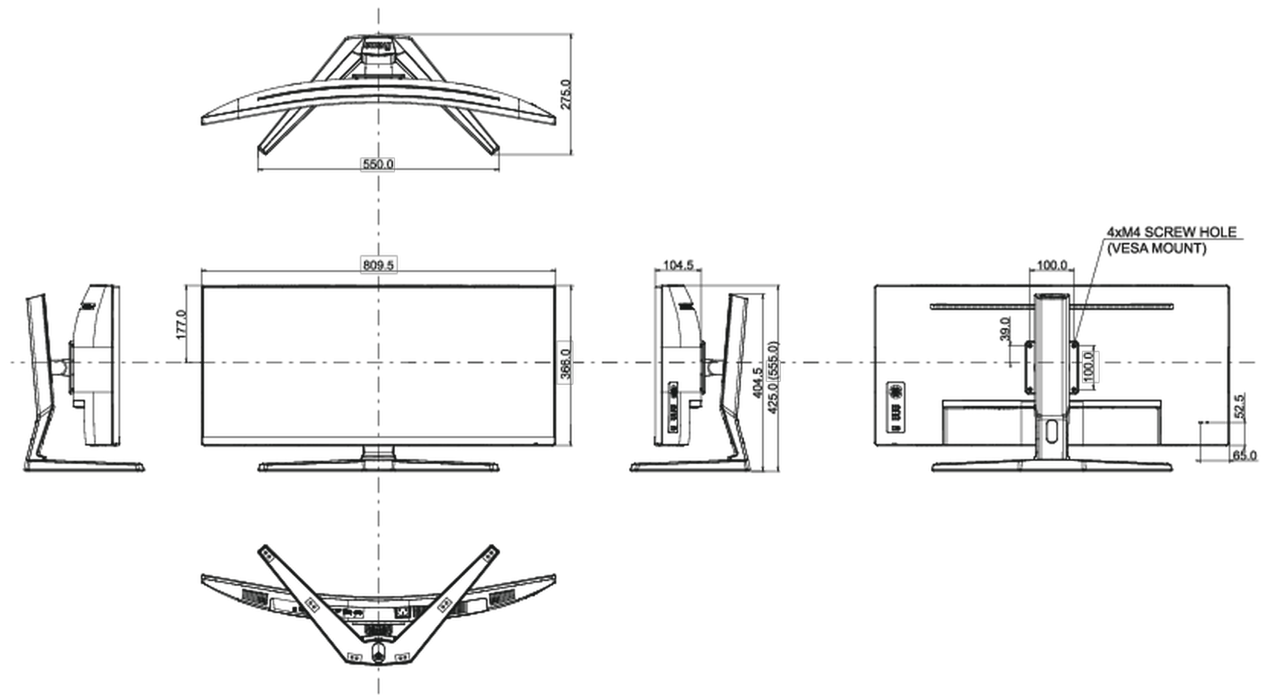

04 MECHANICAL

Display position adjustments	height, tilt
------------------------------	--------------

Height adjustment	130mm
Tilt angle	20° up; 3° down
VESA mounting	100 x 100mm
Cable management system	yes

05 ACCESSORIES INCLUDED

Cables	power, USB, HDMI, DP, USB-C
Other	quick start guide, safety guide

06 POWER MANAGEMENT

Power supply unit	internal
Power supply	AC 100 - 240V, 50/60Hz
Power usage	56W typical, 0.5W stand by, 0.5W off mode

Product dimensions W x H x D	809.5 x 425 (555) x 275mm
Box dimensions W x H x D	900 x 480 x 282mm
Weight (without box)	8.7kg
Weight (with box)	12kg
EAN code	4948570118700

All trademarks and registered trademarks acknowledged. E & O E. Specification subject to change without notice. All LCD's comply with ISO-9241-307:2008 in connection with pixel defects.