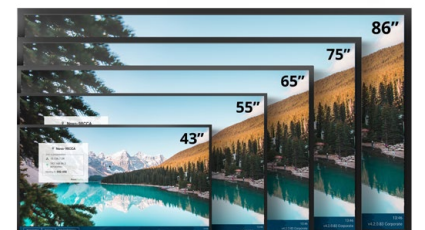

NovoDisplay DK Series

Digital Signage Display
with Collaboration
Functionality

The NovoDisplay DK series is an Ultra HD 4K professional display for signage applications in landscape or portrait mode.

With built-in NovoDS it is easy to create, publish and manage promotional announcements and company messages.

For meetings, the display can easily be switched to 'presentation' mode featuring NovoConnect wireless collaboration.

This series is available in various display sizes, suitable for commercial applications such as hospitality, retail, education and business.