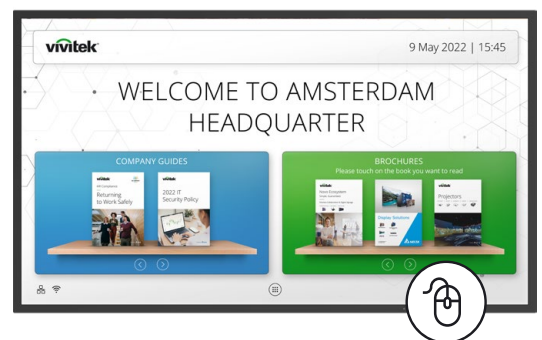

### Digital Signage

The built-in digital signage solution is easy to set up and manage via the optional NovoDS Cloud service or included NovoDS Studio software.

The user can toggle between the Wireless Collaboration and Digital Signage function to maximise the use of the display at any time.

### 4K-UHD Resolution

The DK series is available in 43"/55"/65"/75"/86" display size with 4K Ultra-HD (3,840 x 2,160) resolution to deliver outstanding details and stunning visuals.

The unparalleled display with 500 cd/m<sup>2</sup> brightness and 50,000 hours performance make this a truly professional signage display for many applications.

### Support Landscape & Portrait Installation

The DK series easy to install and can support landscape and portrait mode to cater for various business needs.

### Bulletin board

The Bulletin board is a template in the optional NovoDS Cloud that allows for easy creation of a pin board layout and added interactivity with documents.

Ideally suited to replace the traditional paper pin boards with up to date information that is easily maintained.