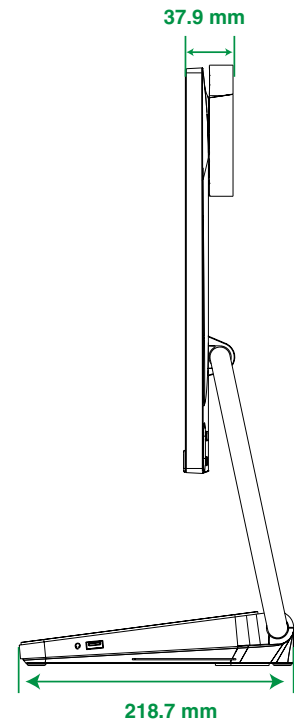

Screen

- Dimensions: 23.8 inch
- Resolution: 1920 x 1080
- Refresh Rate: 60 Hz
- Color Depth: 8 bit
- Contrast Ratio: 1000:1
- Viewing Angle:
 - Horizontal: 178°
 - Pitch: 178°
- Multi-touch: 10 points

Other Physical Features

- N.W/CTN: 7.904 kg
- G.W/CTN: 9.346 kg
- Carton Meas (mm): 622*375*197
- Dimension (W.D.H)(mm):540*219*478
- Power consumption: 19w
- Operating temperature: 0-40°C
- Operating humidity: 10-90%
- Storage temperature: -30-70°C