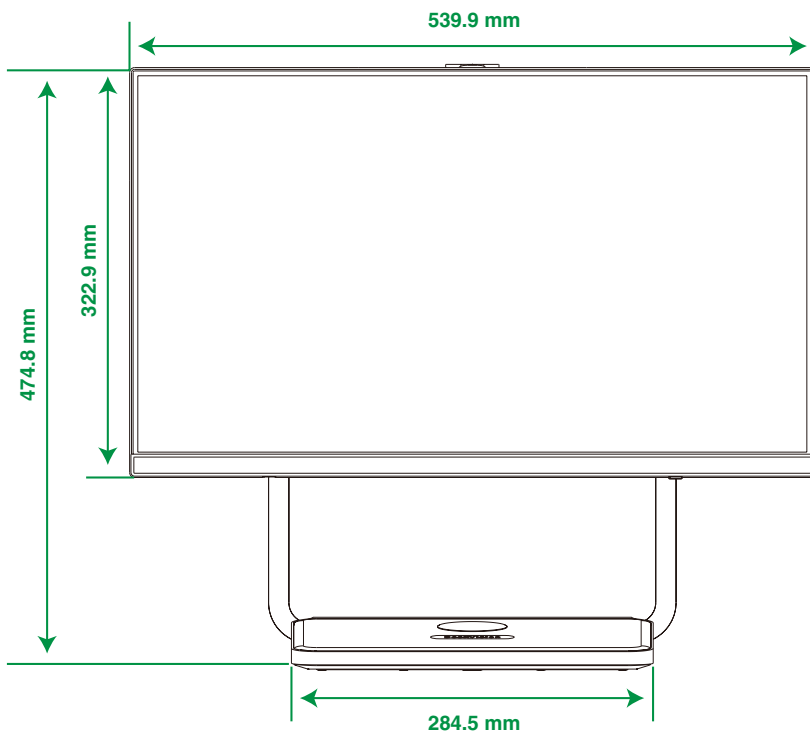

Screen

- Dimensions: 23.8 inch
- Resolution: 1920 x 1080
- Refresh Rate: 60 Hz
- Color Depth: 8 bit
- Contrast Ratio: 1000:1
- Viewing Angle:
 - Horizontal: 178°
 - Pitch: 178°
- Multi-touch: 10 points

Camera

- 4K Camera
- Camera FOV: 83°
- Video Specifications: Up to 1080p30 Video Call
- Privacy Protection: Automatically lifted or manually controlled lift

Audio

- Microphone Type: Built-in Dual Microphones
- Intelligent Noise Cancellation Technology
- Speaker: Built-in Stereo Speakers
- Speaker Power: 2*3W
- Speaker frequency response: 100MHZ-16KHZ

- 1 x HDMI in port
- 1 x USB-C 3.0 upstream DP-IN port: provide PD up to 45 w
- 1 x USB-C 3.0 downstream port, connect to peripherals. Only applicable for PCs connected to the USB-C upstream port.
- 2 x USB-A 3.0 downstream port, connect to peripherals.
- 1x USB-A 2.0 downstream port, connect to headphones.
- 1 x DC 19V port
- 1 x Internet (RJ-45) port
- Qi Wireless Charging
- Buttons: Power, Volume, Mute, Camera on/off, Switch Mode, Teams Button

Other Physical Features

- N.W/CTN: 7.904 kg
- G.W/CTN: 9.346 kg
- Carton Meas (mm): 622*375*197
- Dimension (W.D.H)(mm):540*219*478
- Power consumption: 19w
- Operating temperature: 0-40°C
- Operating humidity: 10-90%
- Storage temperature: -30-70°C