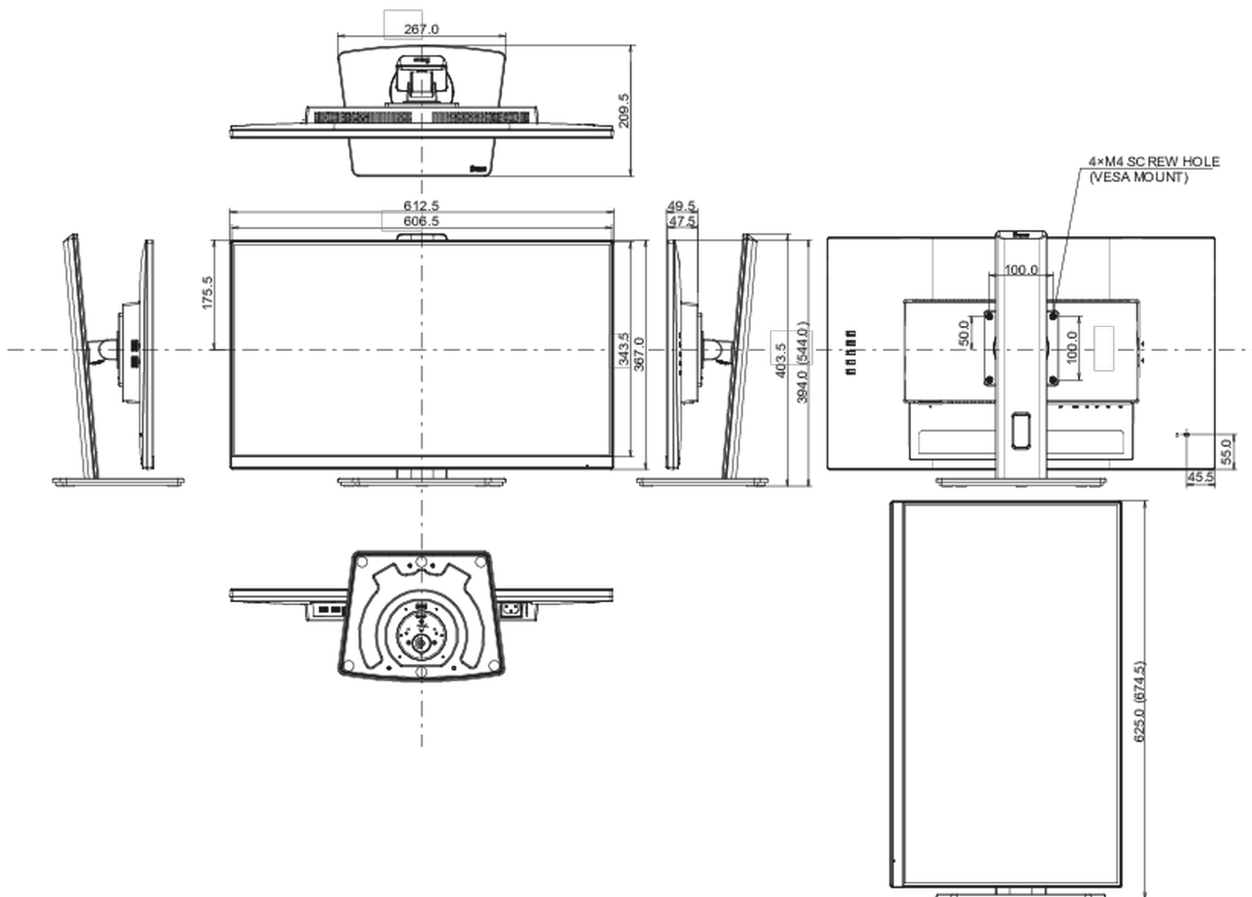

Cable management system

yes

05 ACCESSORIES INCLUDED

Cables

power, USB, HDMI, DP

Other

quick start guide, safety guide

06 POWER MANAGEMENT

Power supply unit

internal

Power supply

AC 100 - 240V, 50/60Hz

Power usage

17W typical, 0.5W stand by, 0.3W off mode

07 SUSTAINABILITY

Regulations

TCO Certified, CE, TÜV-Bauart, EAC, VCCI-B, PSE, RoHS support, ErP, WEEE, REACH, UKCA

Energy efficiency class (Regulation (EU) 2017/1369)

E

REACH SVHC

above 0.1%: Lead

08 DIMENSIONS / WEIGHT

Product dimensions W x H x D

612.5 x 394 (544) x 209.5mm

Box dimensions W x H x D

690 x 455 x 168mm

Weight (without box)

5.7kg

EAN code

4948570122592