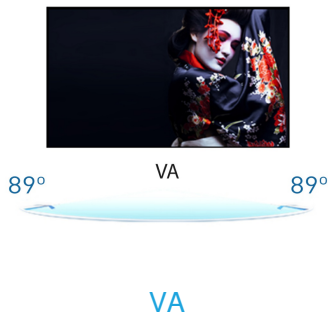

VA panel technology offers higher contrast, darker blacks and much better viewing angles than standard TN technology. The screen will look good no matter what angle you look at it.