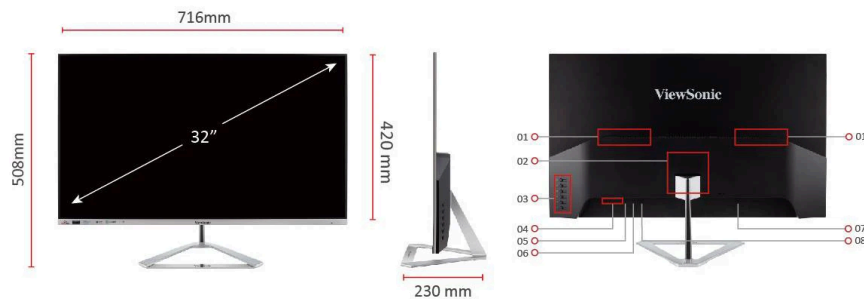

LCD DISPLAY

VX3276-2K-MHD-2

Key Features

- SuperClear® IPS panel for vivid picture quality and wider viewing angles
- Frameless bezel and stylish stand
- QHD (2560 x 1440) resolution for crisp, clear image detail
- Adaptive Sync delivers smooth, continuous visuals
- Flexible connectivity with DisplayPort, Mini DisplayPort and two HDMI ports

Product Description

The ViewSonic VX3276-2K-mhd-2 is the perfect blend of style and performance with features that include a sizeable 32" frameless bezel, a minimalist design, and QHD (2560 x 1440) resolution. Design features such as an ultra-slim profile, metallic silver triangle stand, and a sleek edge-to-edge frameless bezel give the monitor a premium feel that fits nicely both at home and in the office. VX3276-2K-mhd-2 leverages a SuperClear® IPS panel and rich 10-bit colour to produce an extensive array of vibrant colours with wide viewing angles. What's more, this monitor is integrated with dual 2-watt stereo speakers, while DisplayPort, Mini DP, and 2 HDMI ports offer flexible connectivity options for both general usage and gaming.